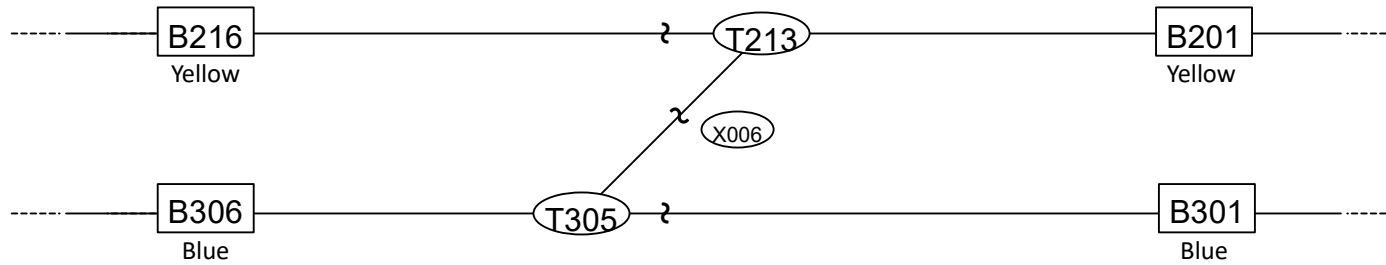

Hornell Model Railroad Club - Depot Layout

Panel K Numbering and Wire Colors

E ← → W

T213	LH turnout	switch machine under body	use wiring method A
T305	LH turnout	switch machine under body	use wiring method A